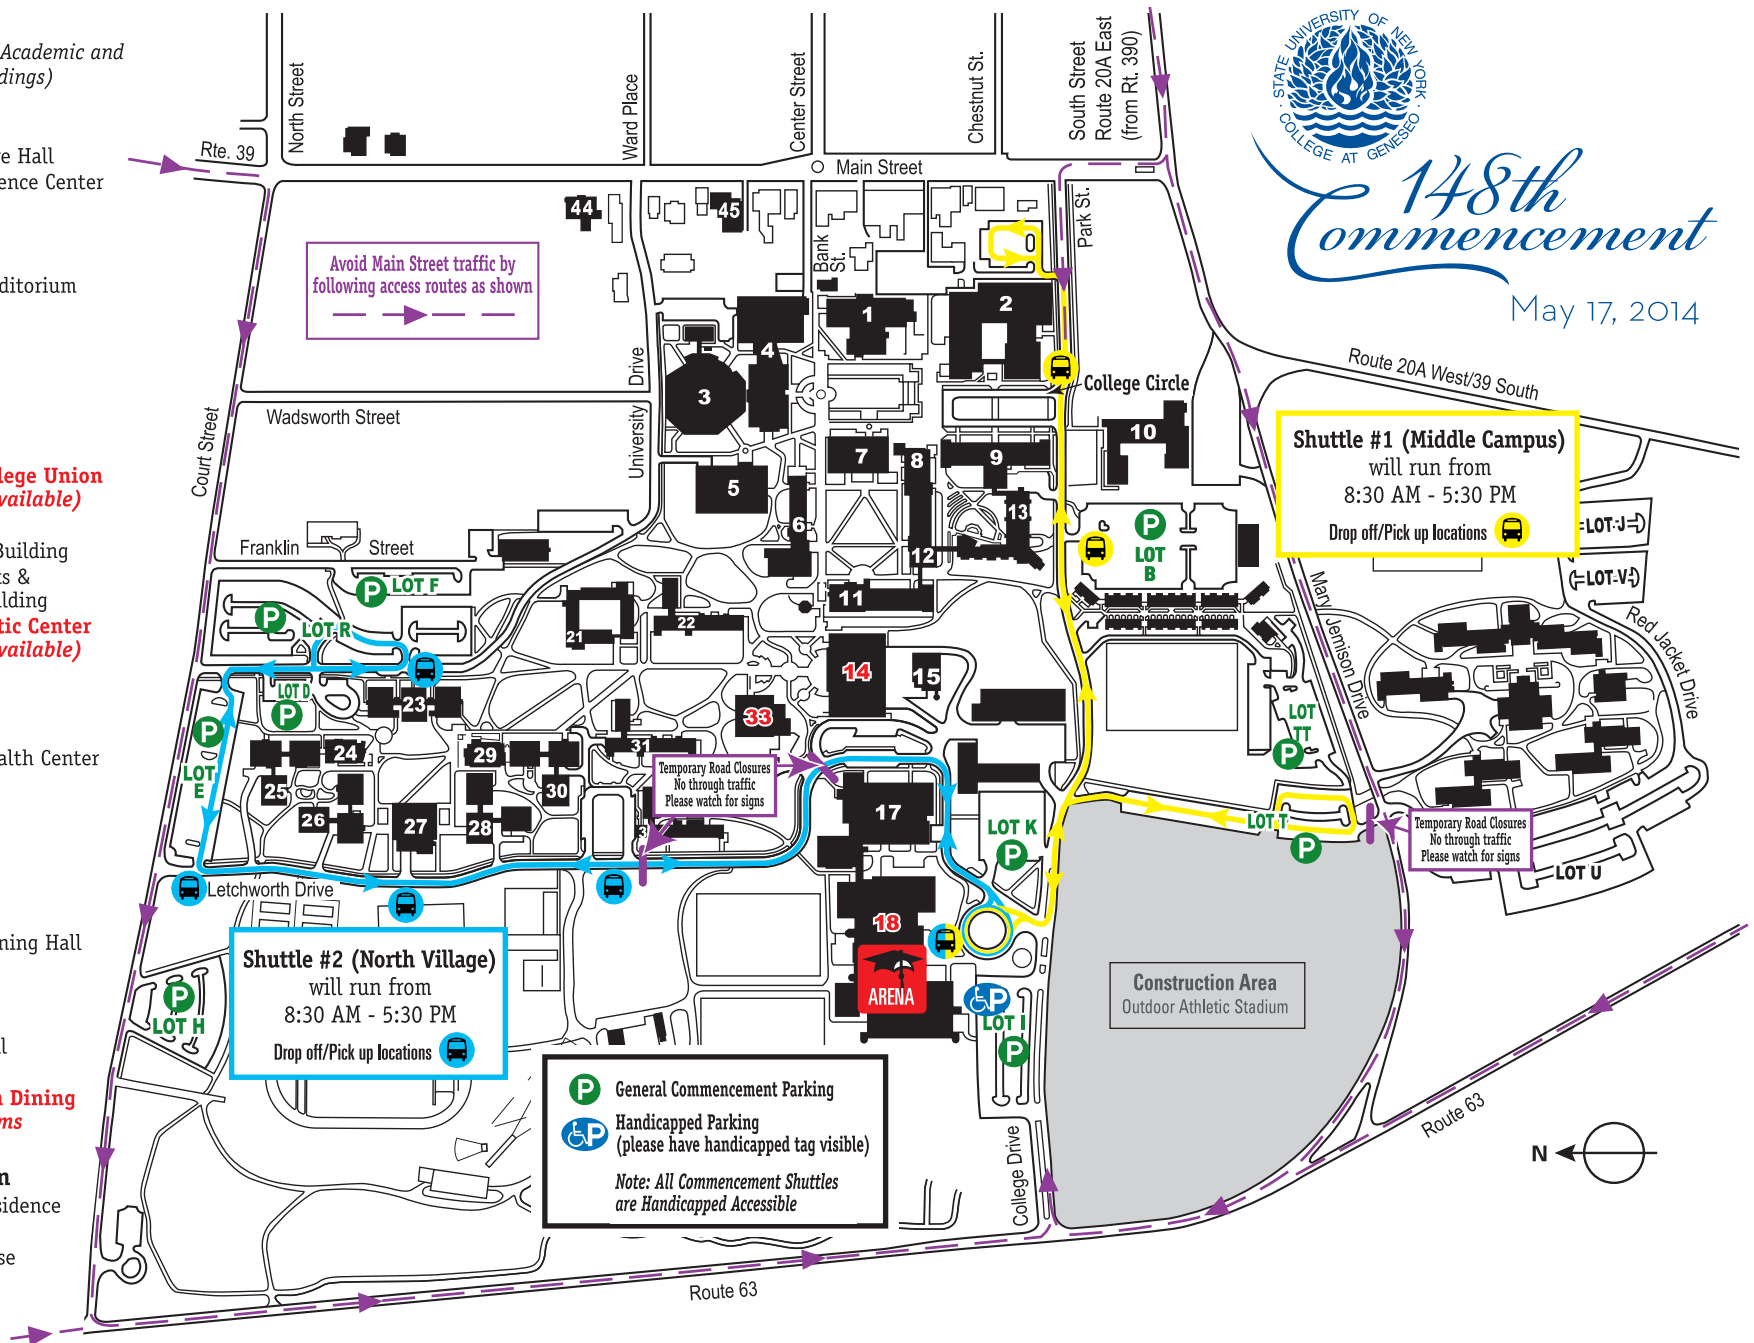

Lower Campus

- (14) **MacVittie College Union**
(Restrooms Available)

- (15) Heating Plant
- (16) Clark Service Building
- (17) Schrader Sports & Recreation Building

- (18) **Merritt Athletic Center**
(Restrooms Available)

- (19) Holcomb Hall

North Village Residence Halls

- (20) Lauderdale Health Center
- (21) Steuben Hall
- (22) Jones Hall
- (23) Erie Hall
- (24) Seneca Hall
- (25) Ontario Hall
- (26) Genesee Hall
- (27) Letchworth Dining Hall
- (28) Wyoming Hall
- (29) Putnam Hall
- (30) Allegany Hall
- (31) Livingston Hall
- (32) Monroe Hall

- (33) **Mary Jemison Dining Hall**
(Restrooms Available)

Main St./Uptown

- (42) President's Residence
- (43) Campus House
- (44) McClellan House
- (45) Big Tree Inn
- (46) Roemer House

Avoid Main Street traffic by following access routes as shown

STATE UNIVERSITY OF NEW YORK
COLLEGE AT GENESSEE
148th Commencement
May 17, 2014

Shuttle #1 (Middle Campus)
will run from
8:30 AM - 5:30 PM
Drop off/Pick up locations

Shuttle #2 (North Village)
will run from
8:30 AM - 5:30 PM
Drop off/Pick up locations