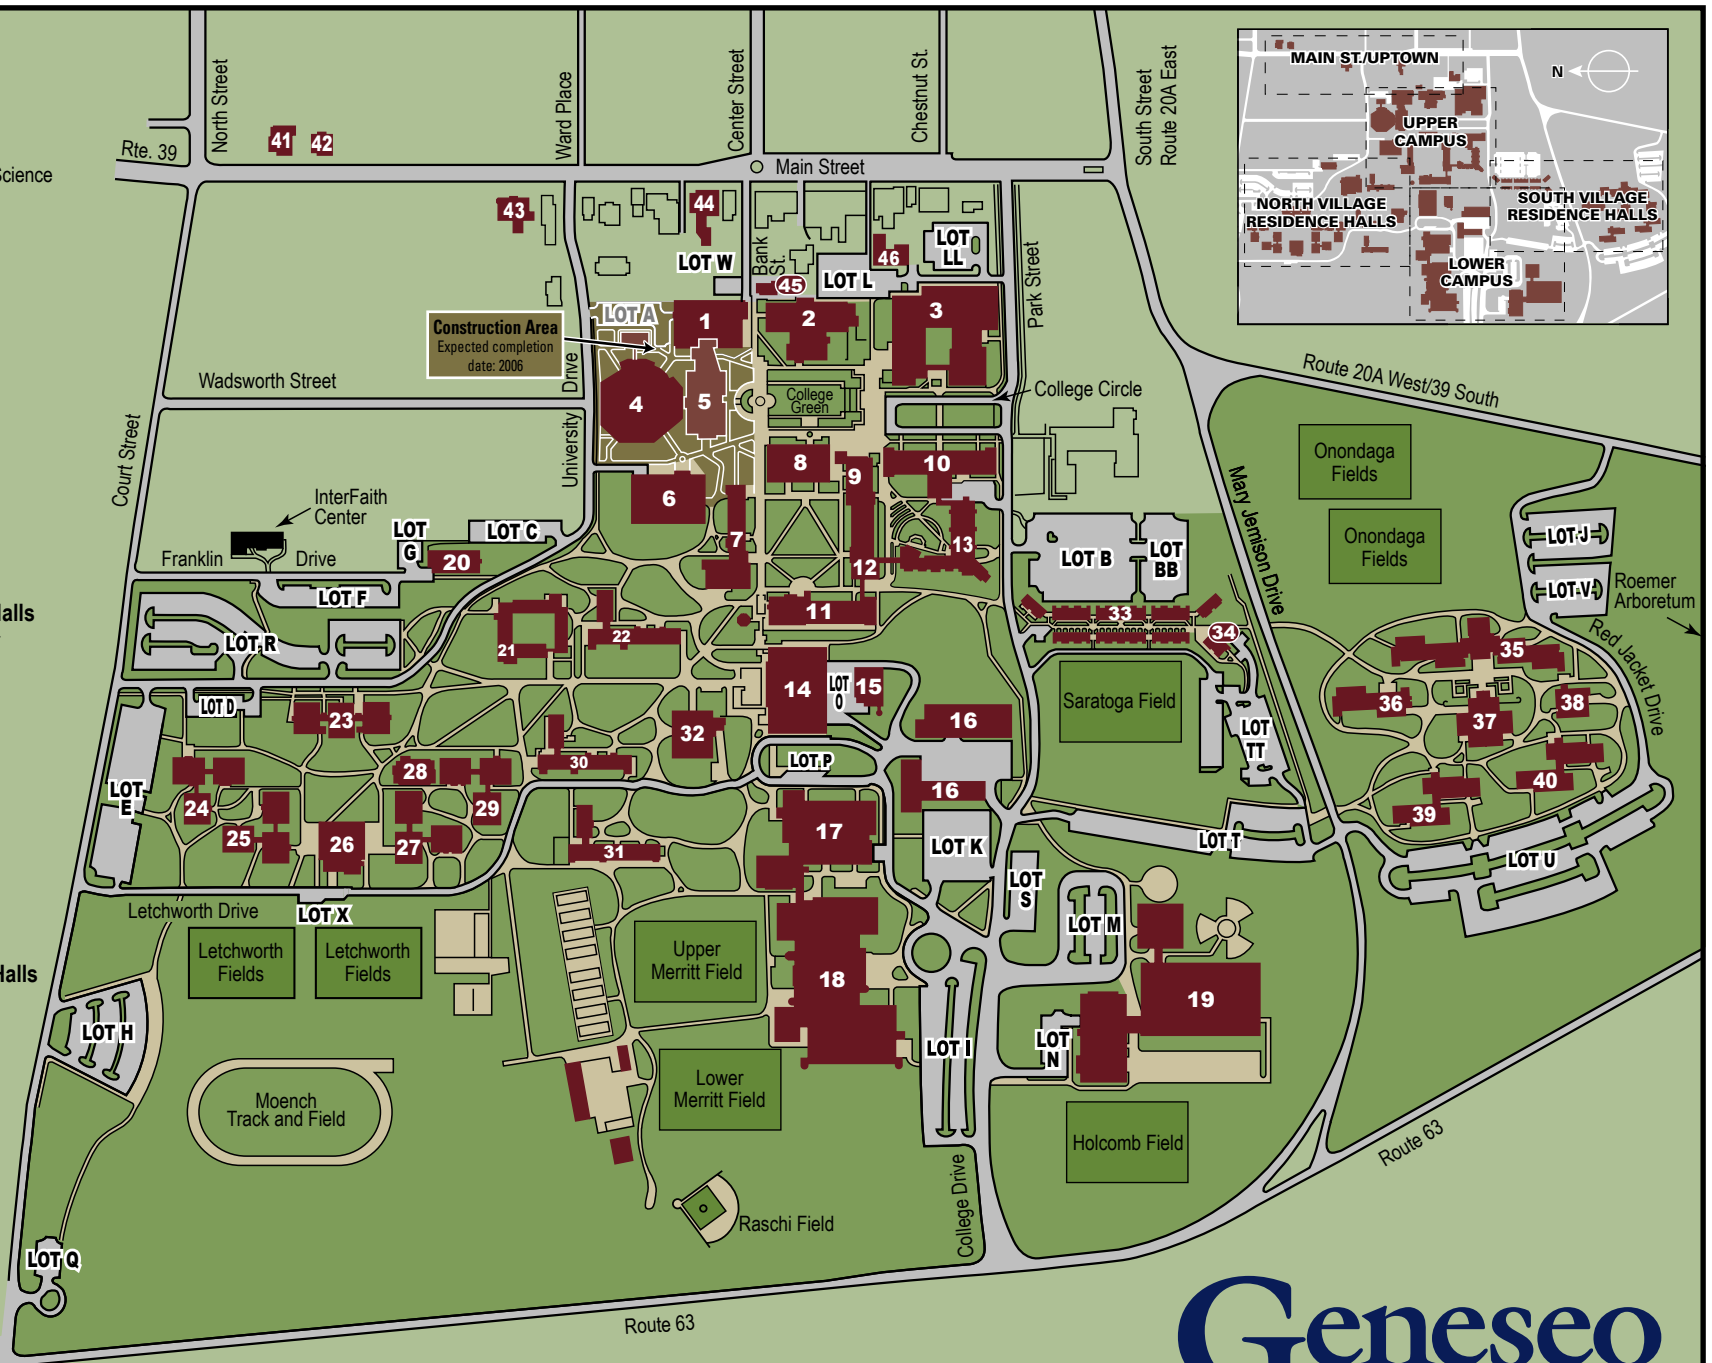

**Lower Campus**

- (14)|| MacVittie College Union
- (15)|| Heating Plant
- (16)|| Clark Service Building
- (17)|| Schrader Sports & Recreation Building
- (18)|| Merritt Athletic Center
- (19)|| Holcomb Hall

**North Village Residence Halls**

- (20)|| Lauderdale Health Center
- (21)|| Steuben Hall
- (22)|| Jones Hall
- (23)|| Erie Hall
- (24)|| Ontario Hall
- (25)|| Genesee Hall
- (26)|| Letchworth Dining Hall
- (27)|| Wyoming Hall
- (28)|| Putnam Hall
- (29)|| Allegany Hall
- (30)|| Livingston Hall
- (31)|| Monroe Hall
- (32)|| Mary Jemison Dining Hall

**South Village Residence Halls**

- (33)|| Saratoga Terrace
- (34)|| Saratoga Commons
- (35)|| Onondaga Hall
- (36)|| Niagara Hall
- (37)|| Red Jacket Dining Hall
- (38)|| Wayne Hall
- (39)|| Nassau Hall
- (40)|| Suffolk Hall

**Main St./Uptown**

- (41)|| President's Residence
- (42)|| Campus House
- (43)|| McClellan House
- (44)|| Big Tree Inn
- (45)|| Roemer House
- (46)|| Sundance Textbooks

STATE UNIVERSITY OF NEW YORK AT GENESEO