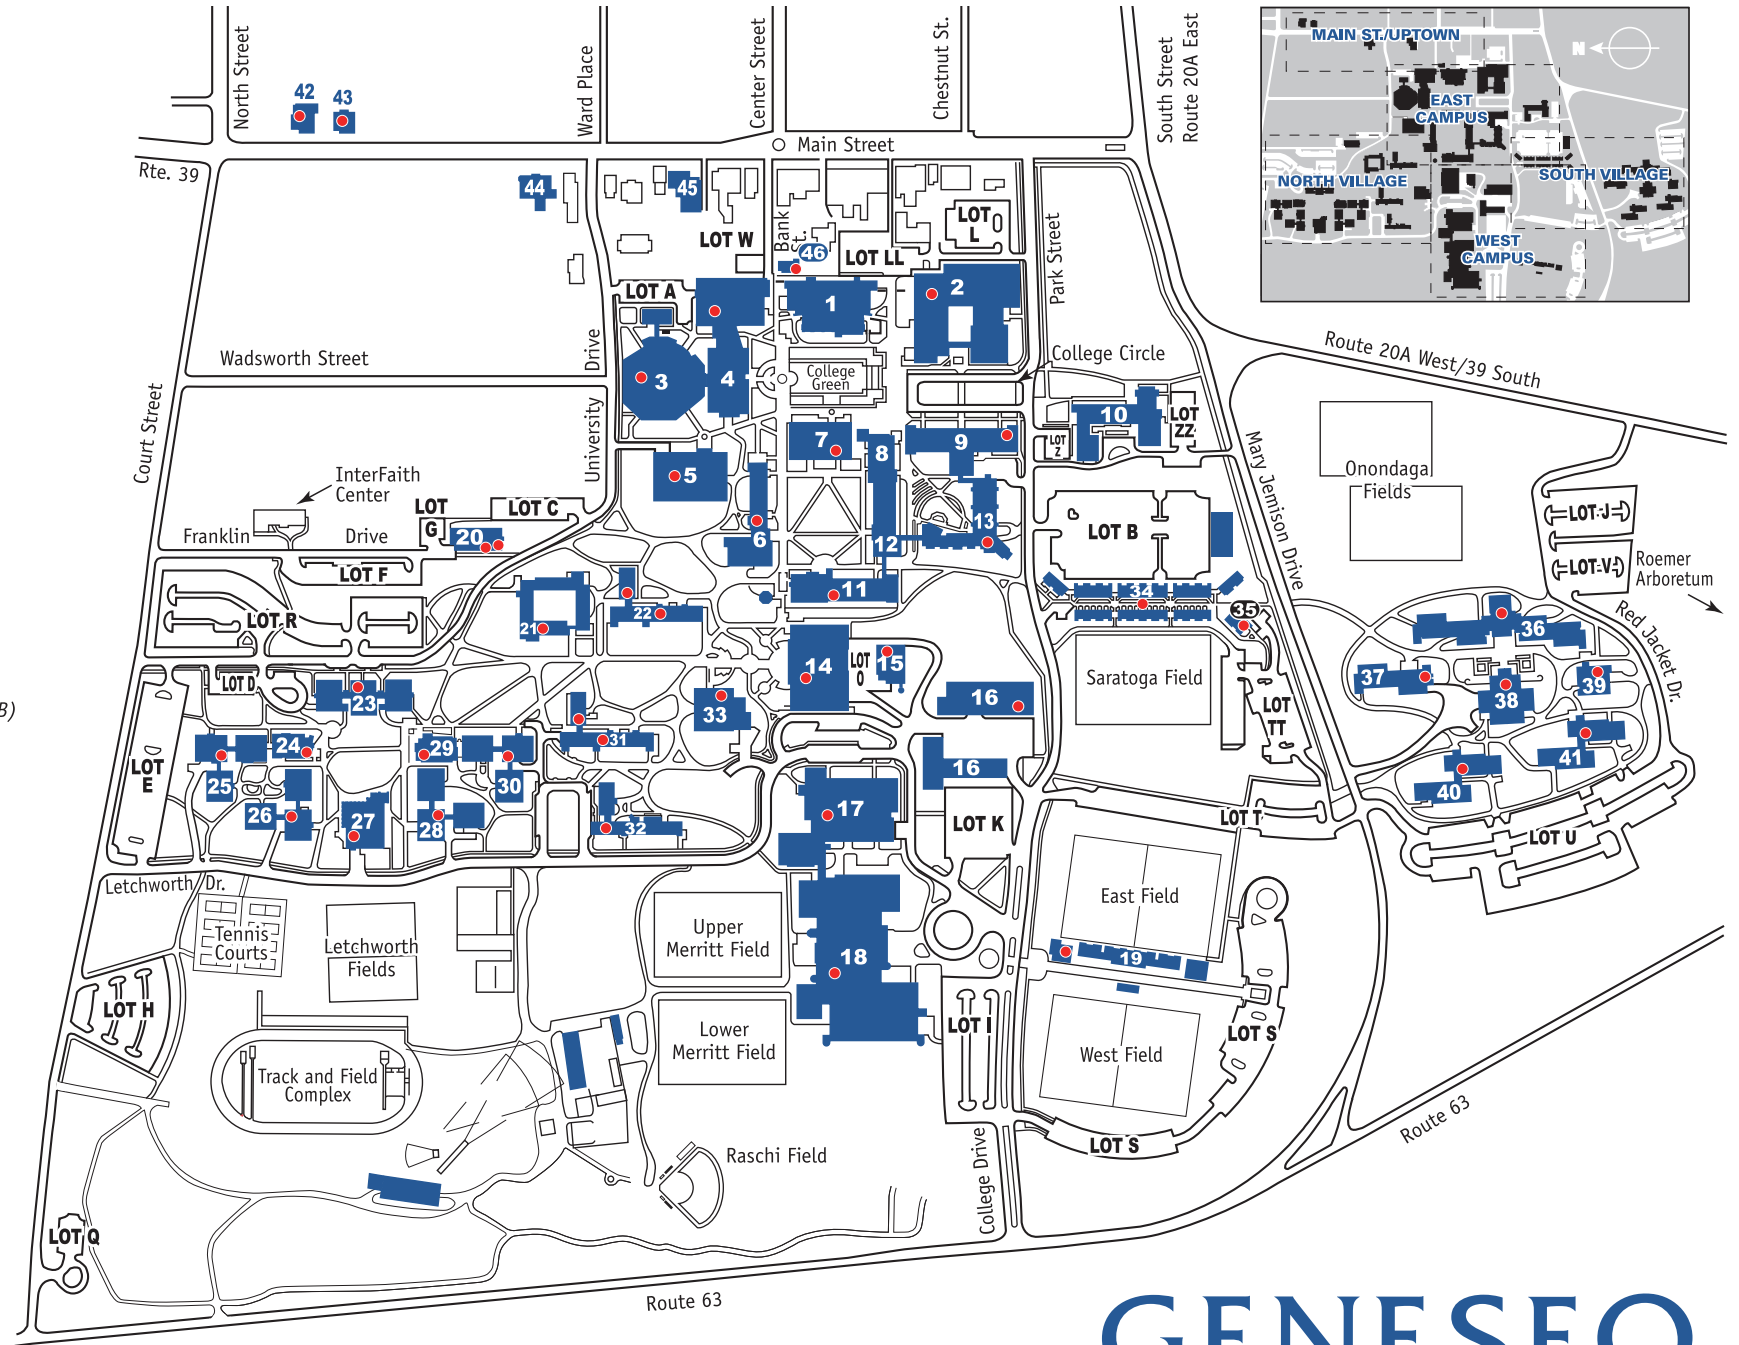

## East Campus

- (1) Bailey Hall
- (2) Brodie Hall (Second Floor, Room 235)
- (3) Newton Lecture Hall (First Floor, Room 114)
- (4) Integrated Science Center (First Floor, Room 116)
- (5) Milne Library (First Floor, Room 117)
- (6) Blake Hall (Basement, Room 8)
- (7) Erwin Hall (Ground Floor, Room 6)
- (8) Wadsworth Auditorium
- (9) Welles Hall (Second Floor, Room 224C)
- (10) Doty Hall
- (11) Sturges Hall (Third Floor, Room 317A)
- (12) Fraser Hall
- (13) South Hall (First Floor, Room 126)

## West Campus

- (14) MacVittie College Union (First Floor, Room 106)
- (15) Heating Plant (First Floor, Room 105)
- (16) Clark Service Buildings (First Floor, Room 117C)
- (17) Schrader Sports & Recreation Building (First Floor, Room 108)
- (18) Merritt Athletic Center (Basement, Room 120)
- (19) College Stadium (North Building, Room 9)

## North Village

- (20) Lauderdale Health Center (First Floor, Rooms 103 & 104 and Second Floor, Room 205B)
- (21) Steuben Hall (First Floor, Rooms 114 & 115)
- (22) Jones Hall (First Floor, Rooms 103, 115 & 127 and Second Floor, Room 262)
- (23) Erie Hall (First Floor, Room C103)
- (24) Seneca Hall (First Floor, Room 100)
- (25) Ontario Hall (First Floor, Rooms 1301 & 1303)
- (26) Genesee Hall (First Floor, Rooms C101 & C103)
- (27) Letchworth Dining Complex (Second Floor, Room 203)
- (28) Wyoming Hall (First Floor, Rooms 1301 & 1303)
- (29) Putnam Hall (Ground Floor, Room 2)
- (30) Allegany Hall (First Floor, Rooms 1301 & 1303)
- (31) Livingston Hall (First Floor, Rooms 103, 115 & 127 and Second Floor, Room 262)
- (32) Monroe Hall (First Floor, Rooms 107 & 108)
- (33) Mary Jemison Dining Complex (First Floor, Room 102)

## Main St./Uptown

- (42) President's Residence (First Floor)
- (43) Campus House (CAS) (First Floor)
- (44) McClellan House (CAS; currently in renovation)
- (45) Big Tree Inn (CAS)
- (46) Roemer House (First Floor; not currently in use)