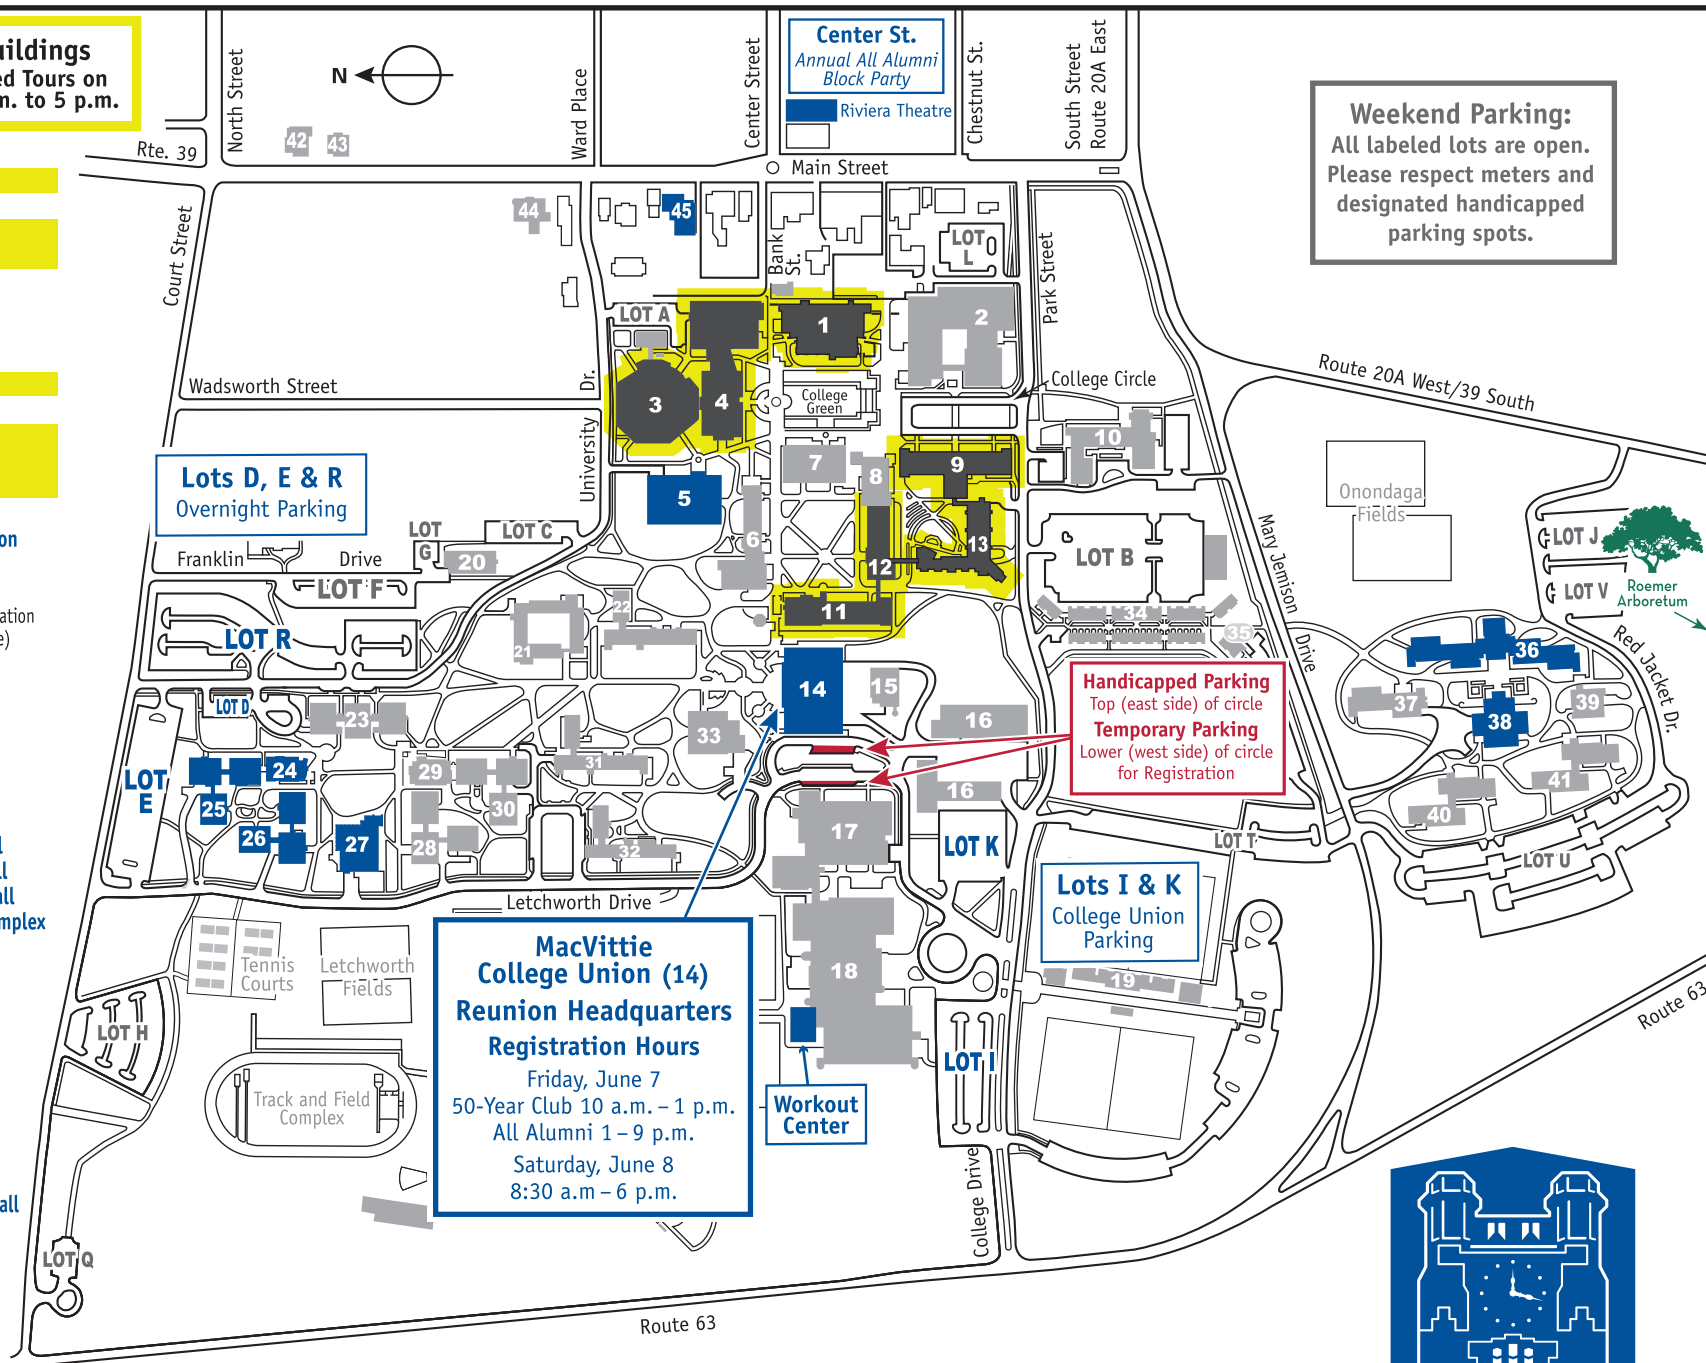

Highlighted Buildings
Open for Self-Guided Tours on Saturday from 10 a.m. to 5 p.m.

East Campus

- (1) Bailey Hall
- (2) Brodie Hall
- (3) Newton Hall
- (4) Integrated Science Center
- (5) Milne Library
- (6) Blake Hall
- (7) Erwin Hall
- (8) Wadsworth Auditorium
- (9) Welles Hall
- (10) Doty Hall (Admissions)
- (11) Sturges Hall
- (12) Fraser Hall
- (13) South Hall

West Campus

- (14) MacVittie College Union
- (15) Heating Plant
- (16) Clark Service Buildings
- (17) Schrader Sports and Recreation Building (University Police)
- (18) Merritt Athletic Center
- (19) College Stadium

North Village

- (20) Lauderdale Health Center
- (21) Steuben Residence Hall
- (22) Jones Residence Hall
- (23) Erie Residence Hall
- (24) Seneca Residence Hall
- (25) Ontario Residence Hall
- (26) Genesee Residence Hall
- (27) Letchworth Dining Complex
- (28) Wyoming Residence Hall
- (29) Putnam Residence Hall
- (30) Allegany Residence Hall
- (31) Livingston Residence Hall
- (32) Monroe Residence Hall
- (33) Mary Jemison Dining Complex

Main St./Uptown

- (42) President's Residence
- (43) Campus House
- (44) McClellan House
- (45) Big Tree Inn

Reunion 2019 – June 7-8