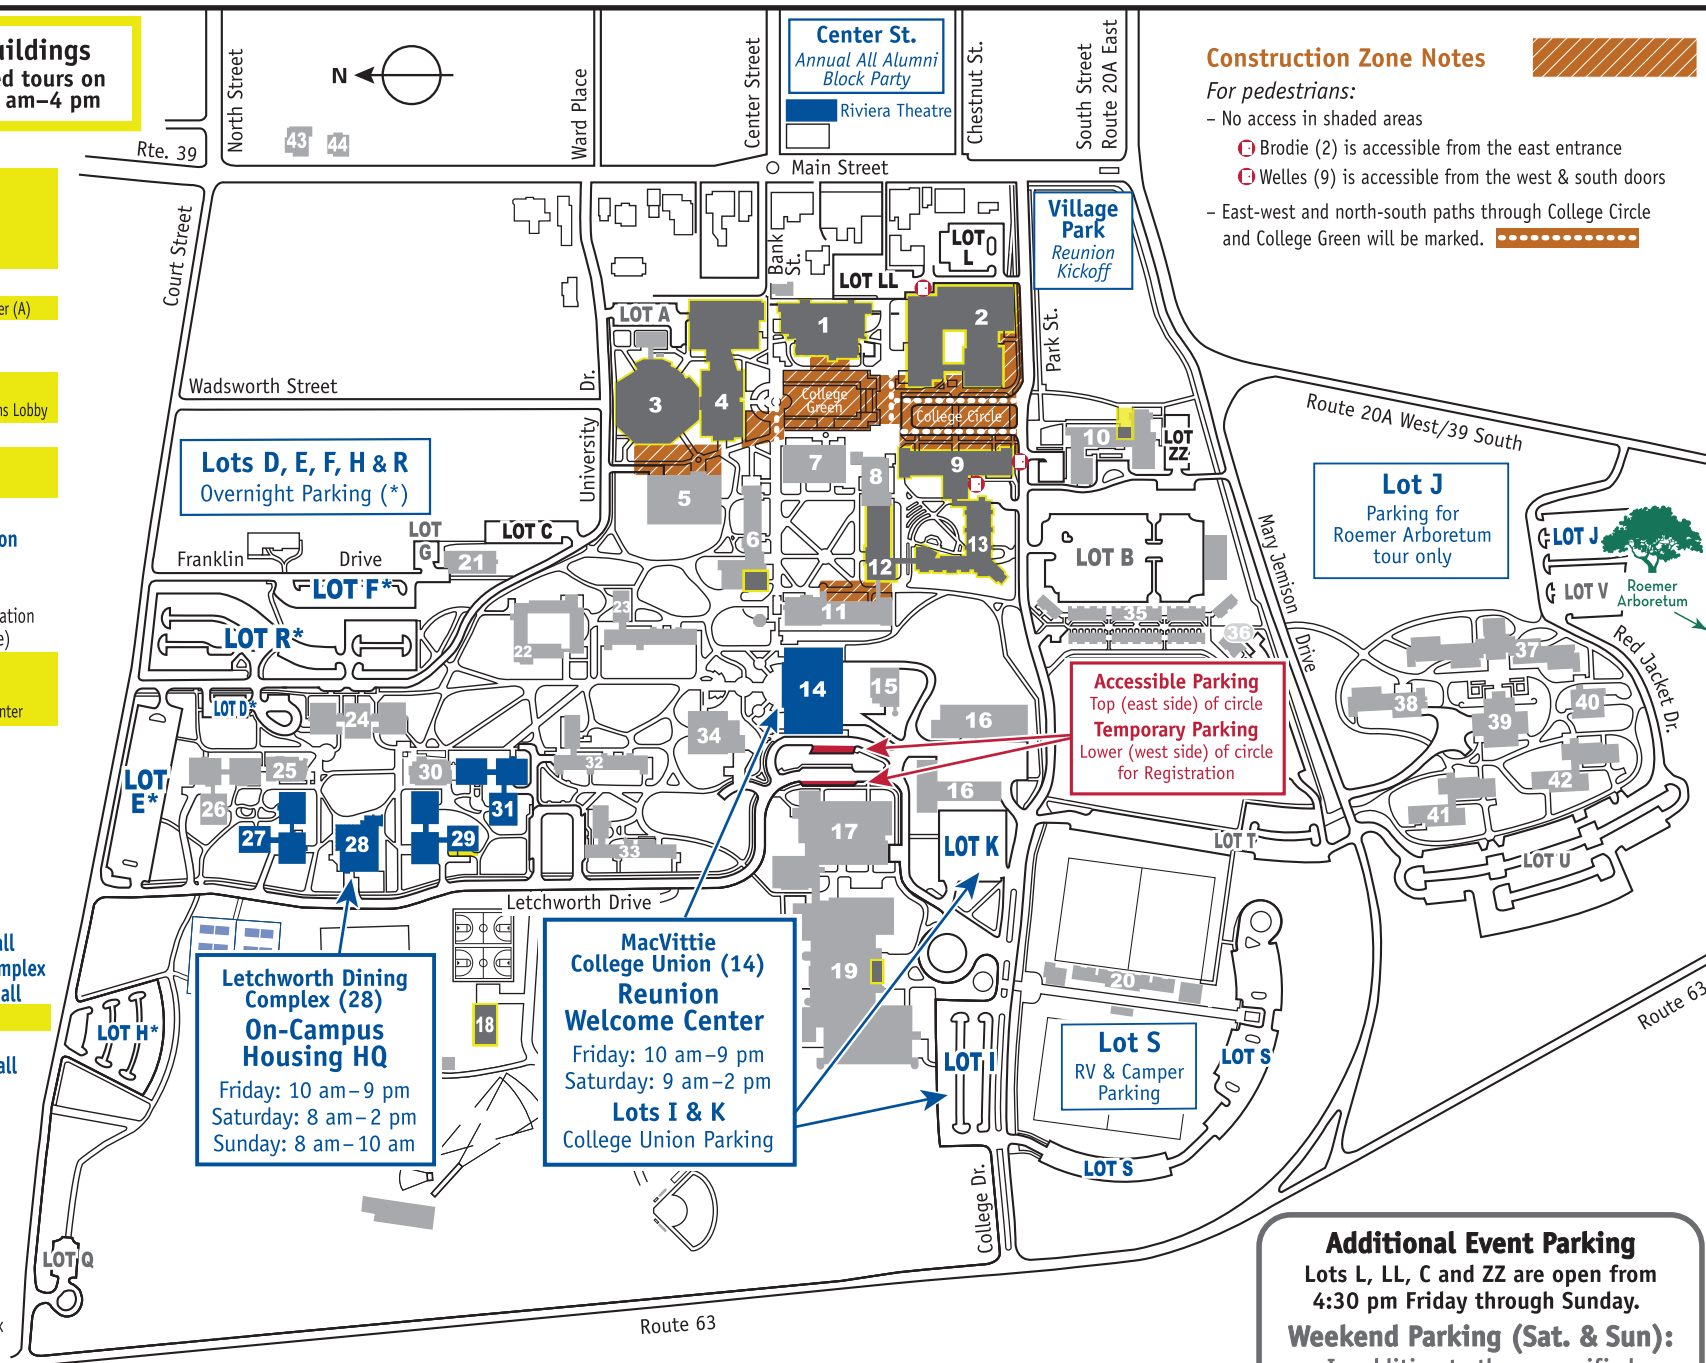

Highlighted Buildings
Open for self-guided tours on
Fri. & Sat. from 10 am–4 pm

East Campus

- (1) Bailey Hall
- (2) Brodie Hall
- (3) Newton Hall
- (4) Integrated Science Center
- (5) Milne Library
- (6) Blake Hall • Multicultural Center (A)
- (7) Erwin Hall
- (8) Wadsworth Auditorium
- (9) Welles Hall
- (10) Doty Hall • Patio & Admissions Lobby
- (11) Sturges Hall
- (12) Fraser Hall
- (13) South Hall

West Campus

- (14) MacVittie College Union
- (15) Heating Plant
- (16) Clark Service Buildings
- (17) Schrader Sports and Recreation Building (University Police)
- (18) eGarden
- (19) Merritt Athletic Center - Student-Athlete Resource Center
- (20) College Stadium

North Village

- (21) Lauderdale Health Center
- (22) Steuben Residence Hall
- (23) Jones Residence Hall
- (24) Erie Residence Hall
- (25) Seneca Residence Hall
- (26) Ontario Residence Hall
- (27) Genesee Residence Hall
- (28) Letchworth Dining Complex
- (29) Wyoming Residence Hall
- Genesee First Response

- (30) Putnam Residence Hall
- (31) Allegany Residence Hall
- (32) Livingston Residence Hall
- (33) Monroe Residence Hall
- (34) Mary Jemison Dining Complex

South Village

- (35) Saratoga Terrace
- (36) Saratoga Commons
- (37) Onondaga Residence Hall
- (38) Niagara Residence Hall
- (39) Red Jacket Dining Complex
- (40) Wayne Residence Hall
- (41) Nassau Residence Hall
- (42) Suffolk Residence Hall

Main St./Uptown

- (43) President's Residence
- (44) Campus House

Construction Zone Notes

For pedestrians:

- No access in shaded areas
- Brodie (2) is accessible from the east entrance
- Welles (9) is accessible from the west & south doors
- East-west and north-south paths through College Circle and College Green will be marked.

Lots D, E, F, H & R
Overnight Parking (*)

Accessible Parking
Top (east side) of circle
Temporary Parking
Lower (west side) of circle
for Registration

Letchworth Dining Complex (28)
On-Campus Housing HQ
Friday: 10 am–9 pm
Saturday: 8 am–2 pm
Sunday: 8 am–10 am

MacVittie College Union (14)
Reunion Welcome Center
Friday: 10 am–9 pm
Saturday: 9 am–2 pm
Lots I & K
College Union Parking

Lot S
RV & Camper Parking

Lot J
Parking for Roemer Arboretum tour only

Additional Event Parking
Lots L, LL, C and ZZ are open from 4:30 pm Friday through Sunday.
Weekend Parking (Sat. & Sun):
In addition to those specified for Reunion use, lots labeled in gray are also open. Please respect meters and designated accessible parking spots.
Please note that Reunion parking is NOT permitted in Lot W or Lot Z.

Reunion 2023 – June 2 & 3