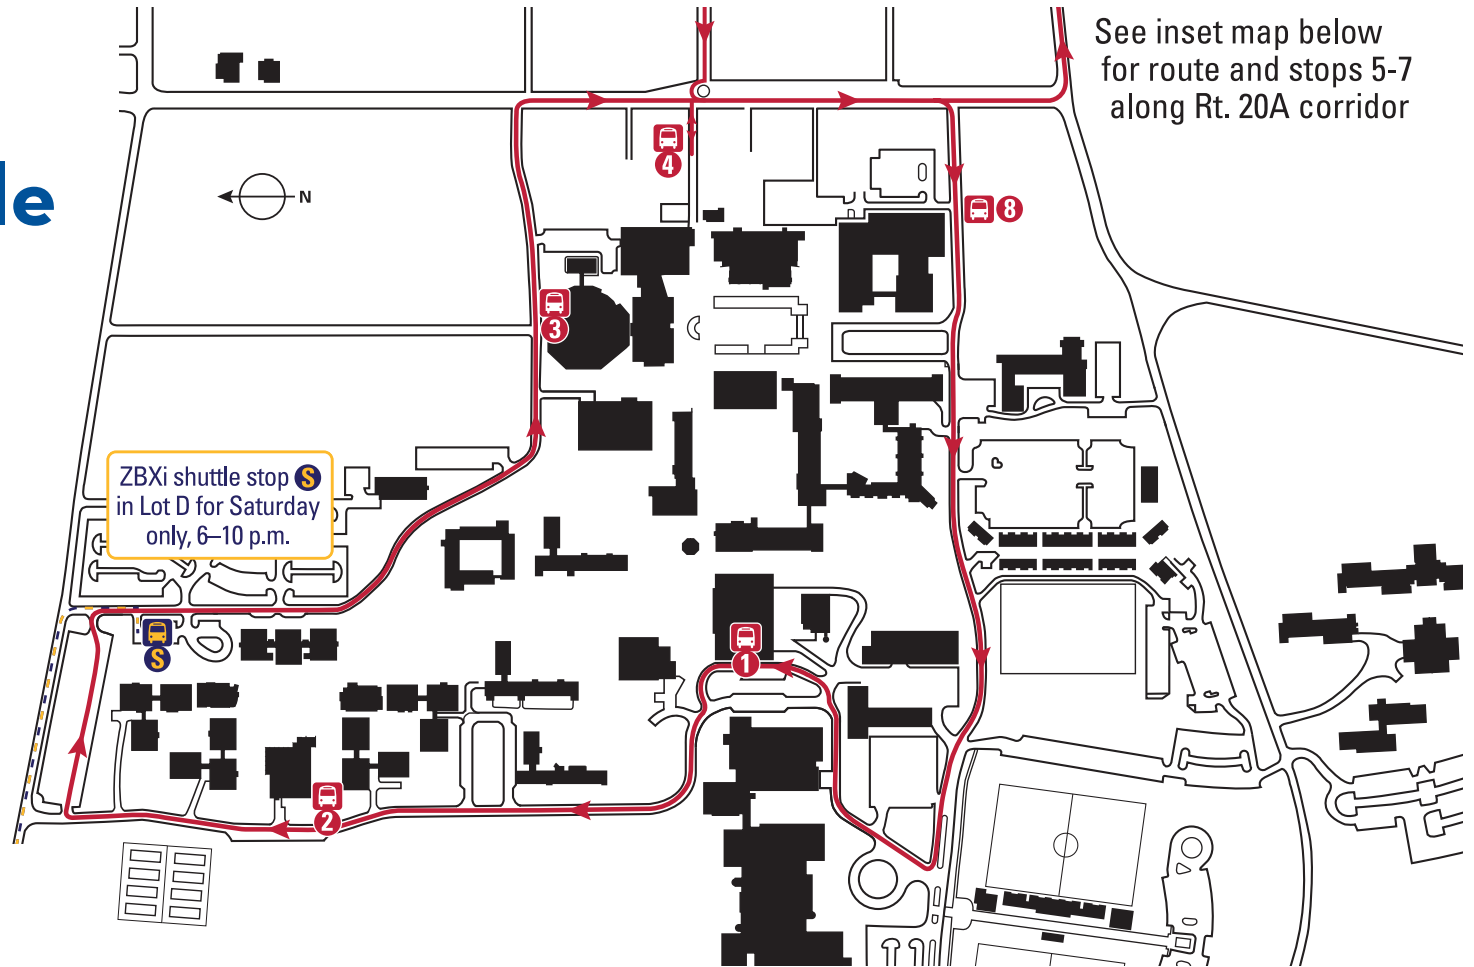

Reunion Shuttle

Runs continuous loop around the perimeter of campus and to Geneseo hotels listed below.

Hours of Service:

Friday, June 2:

- 4:00 p.m. – 8:00 p.m.
- 10:30 p.m. – 2:30 a.m.

Saturday, June 3:

- 4:00 p.m. – 8:00 p.m.
- 10:30 p.m. – 2:30 a.m.

Sunday, June 4:

- 8:30 a.m. – 10:30 a.m.

Shuttle Stops:

- 1 MacVittie College Union
at lower doors, west side, on circle
- 2 Letchworth Dining Complex
between Letchworth/Wyoming Hall
- 3 Wadsworth St./University Dr.
at stop sign
- 4 Key Bank
behind building, near kiosk
Shuttle proceeds to Route 20A
corridor stops (below right)
- 5 Quality Inn/Hampton Inn
at Quality Inn end of pathway
between hotels
- 6 Oak Valley Inn
in front of building, on circle
- 7 Temple Hill/Highland Ave.
at stop sign
- 8 Brodie Hall/Village Park

See inset map below for route and stops 5-7 along Rt. 20A corridor