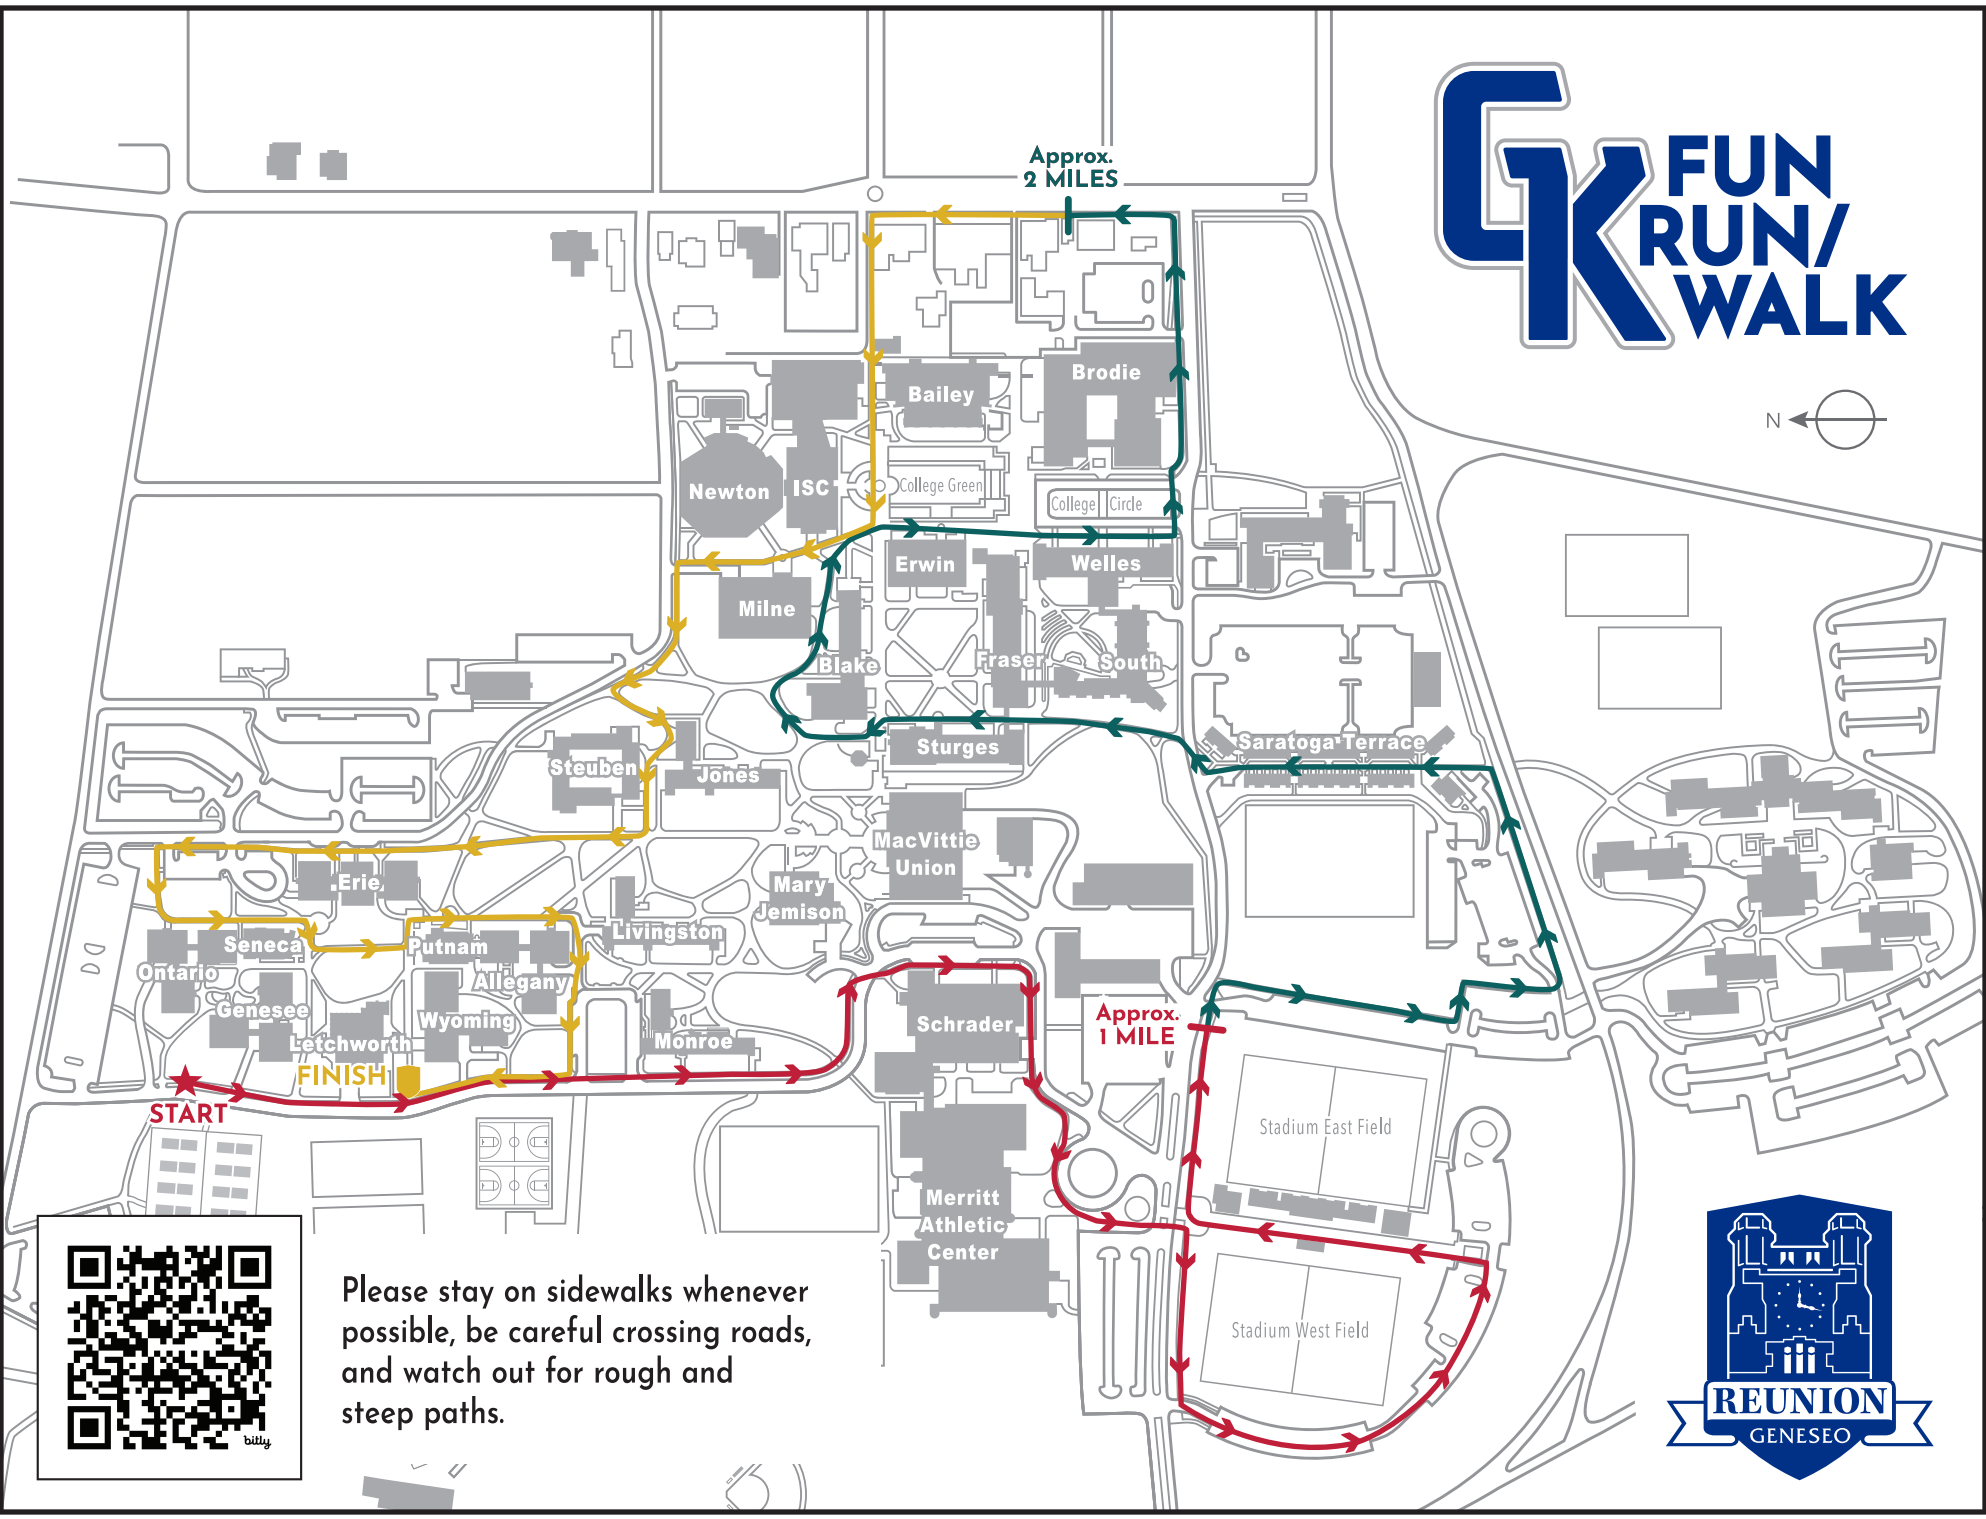

GENESEEE FUN RUN/WALK

Approx. 2 MILES

Approx. 1 MILE

Please stay on sidewalks whenever possible, be careful crossing roads, and watch out for rough and steep paths.